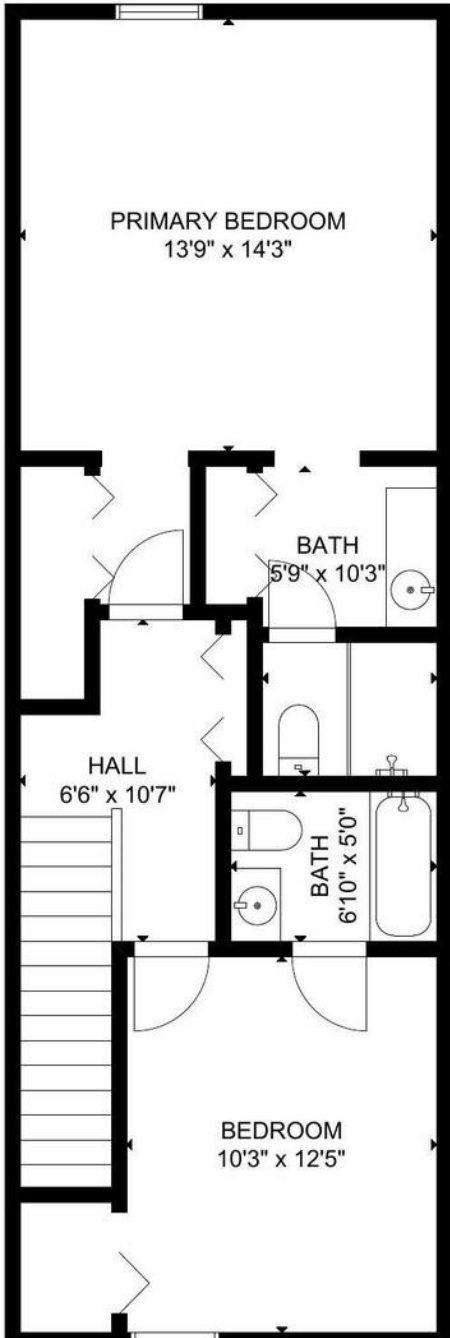

# 199 HIGHWAY A1A, SATELLITE BEACH, FL 32937 #A206

FLOOR 1

FLOOR 2